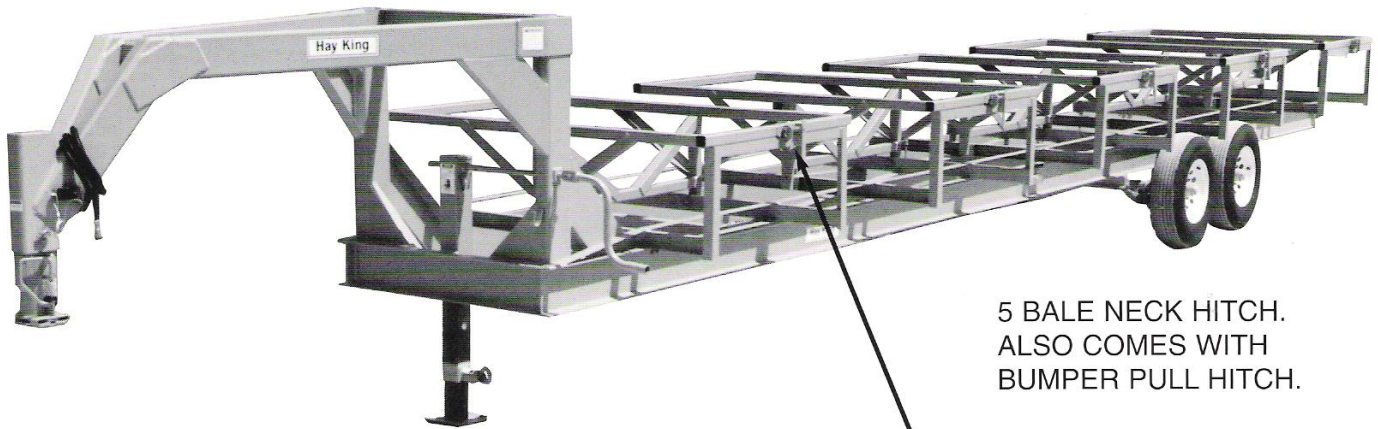

Hay King

EASY LOAD & UNLOAD ROUND BALE CARRIERS

**NOT PICTURED:
2 BALE CARRIER CAN BE USED
BEHIND 5 BALE CARRIER
TO MOVE 7 BALES!

5 BALE NECK HITCH.
ALSO COMES WITH
BUMPER PULL HITCH.

**Balanced Saddle Units
dump one bale at a time
with easy operating spring
release pin.**

Product of

K & M MANUFACTURING CO., INC.

628 E. LAKE DR. • TAYLOR, TEXAS 76574

512-352-2588 FAX 512-352-6061

www.hayking.com

BUILT EXTRA STRONG for RANCH

4 BALE BUMPER
HITCH CARRIER

**X Center Brace gives
you added strength
for Big Bales in
Rough Fields**

- Five Bale Neck Carrier has Electric Brakes on One Axle
- Bumper Pull Carrier No Brakes
- Running Lights Standard
- Tandem Units Have 6000 lb. Axles
- Several Options on Hitch Couplers
- New Tires are Standard