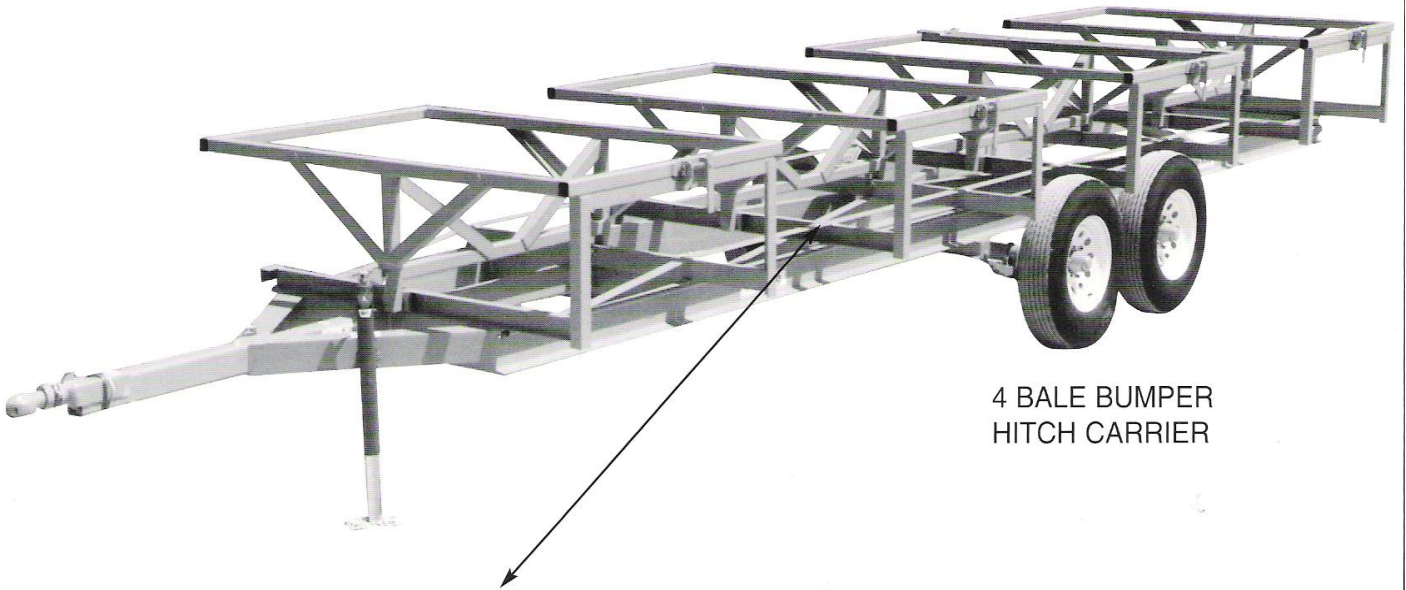

Hay King

EASY LOAD & UNLOAD ROUND BALE CARRIERS

**NOT PICTURED:
2 BALE CARRIER CAN BE USED
BEHIND 5 BALE CARRIER
TO MOVE 7 BALES!

5 BALE NECK HITCH.
ALSO COMES WITH
BUMPER PULL HITCH.

**Balanced Saddle Units
dump one bale at a time
with easy operating spring
release pin.**

Product of

K & M MANUFACTURING CO., INC.

628 E. LAKE DR. • TAYLOR, TEXAS 76574

512-352-2588 FAX 512-352-6061

www.hayking.com

BUILT EXTRA STRONG for RANCH

4 BALE BUMPER
HITCH CARRIER

**X Center Brace gives
you added strength
for Big Bales in
Rough Fields**

- Five Bale Neck Carrier has Electric Brakes on One Axle
- Bumper Pull Carrier No Brakes
- Running Lights Standard
- Tandem Units Have 6000 lb. Axles
- Several Options on Hitch Couplers
- New Tires are Standard