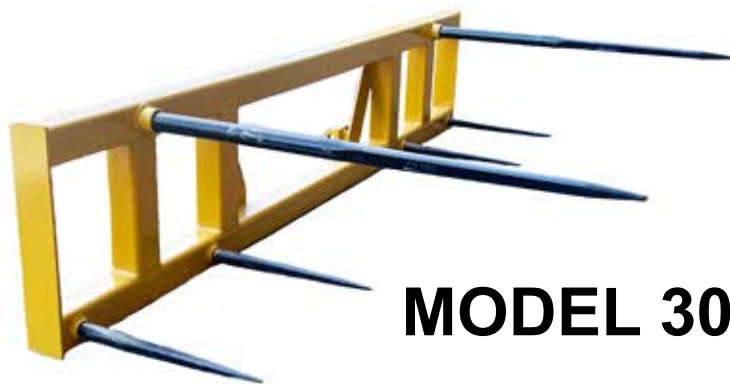

Hay King

DOUBLE BALE LOADERS

MODEL 10-2

MODEL 30-SHD-2

MODEL 30-G-2

Product of

K & M MANUFACTURING CO., INC.

628 E. LAKE DR. TAYLOR, TEXAS 76574

512-352-2588 FAX 512-352-6061

www.hayking.com info@hayking.com

Hay King

DOUBLE BALE LOADERS

MODEL 30-SHD-2
SKIDSTEER HOOK-UP

MODEL 10-2
REAR 3-POINT HOOK-UP

MODEL 30-G-2
EURO STYLE HOOK-UP

Product of