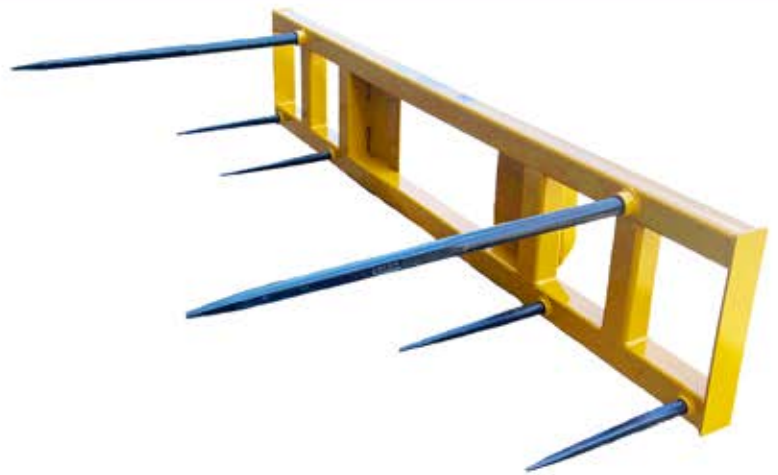

Hay King

DOUBLE BALE LOADERS

MODEL 10-2

MODEL 30-SHD-2

MODEL 30-G-2

Product of

K & M MANUFACTURING CO., INC.

628 E. LAKE DR. TAYLOR, TEXAS 76574

512-352-2588 FAX 512-352-6061

www.hayking.com info@hayking.com

Hay King

DOUBLE BALE LOADERS

MODEL 30-SHD-2
SKIDSTEER HOOK-UP

MODEL 10-2
REAR 3-POINT HOOK-UP

MODEL 30-G-2
EURO STYLE HOOK-UP

Product of